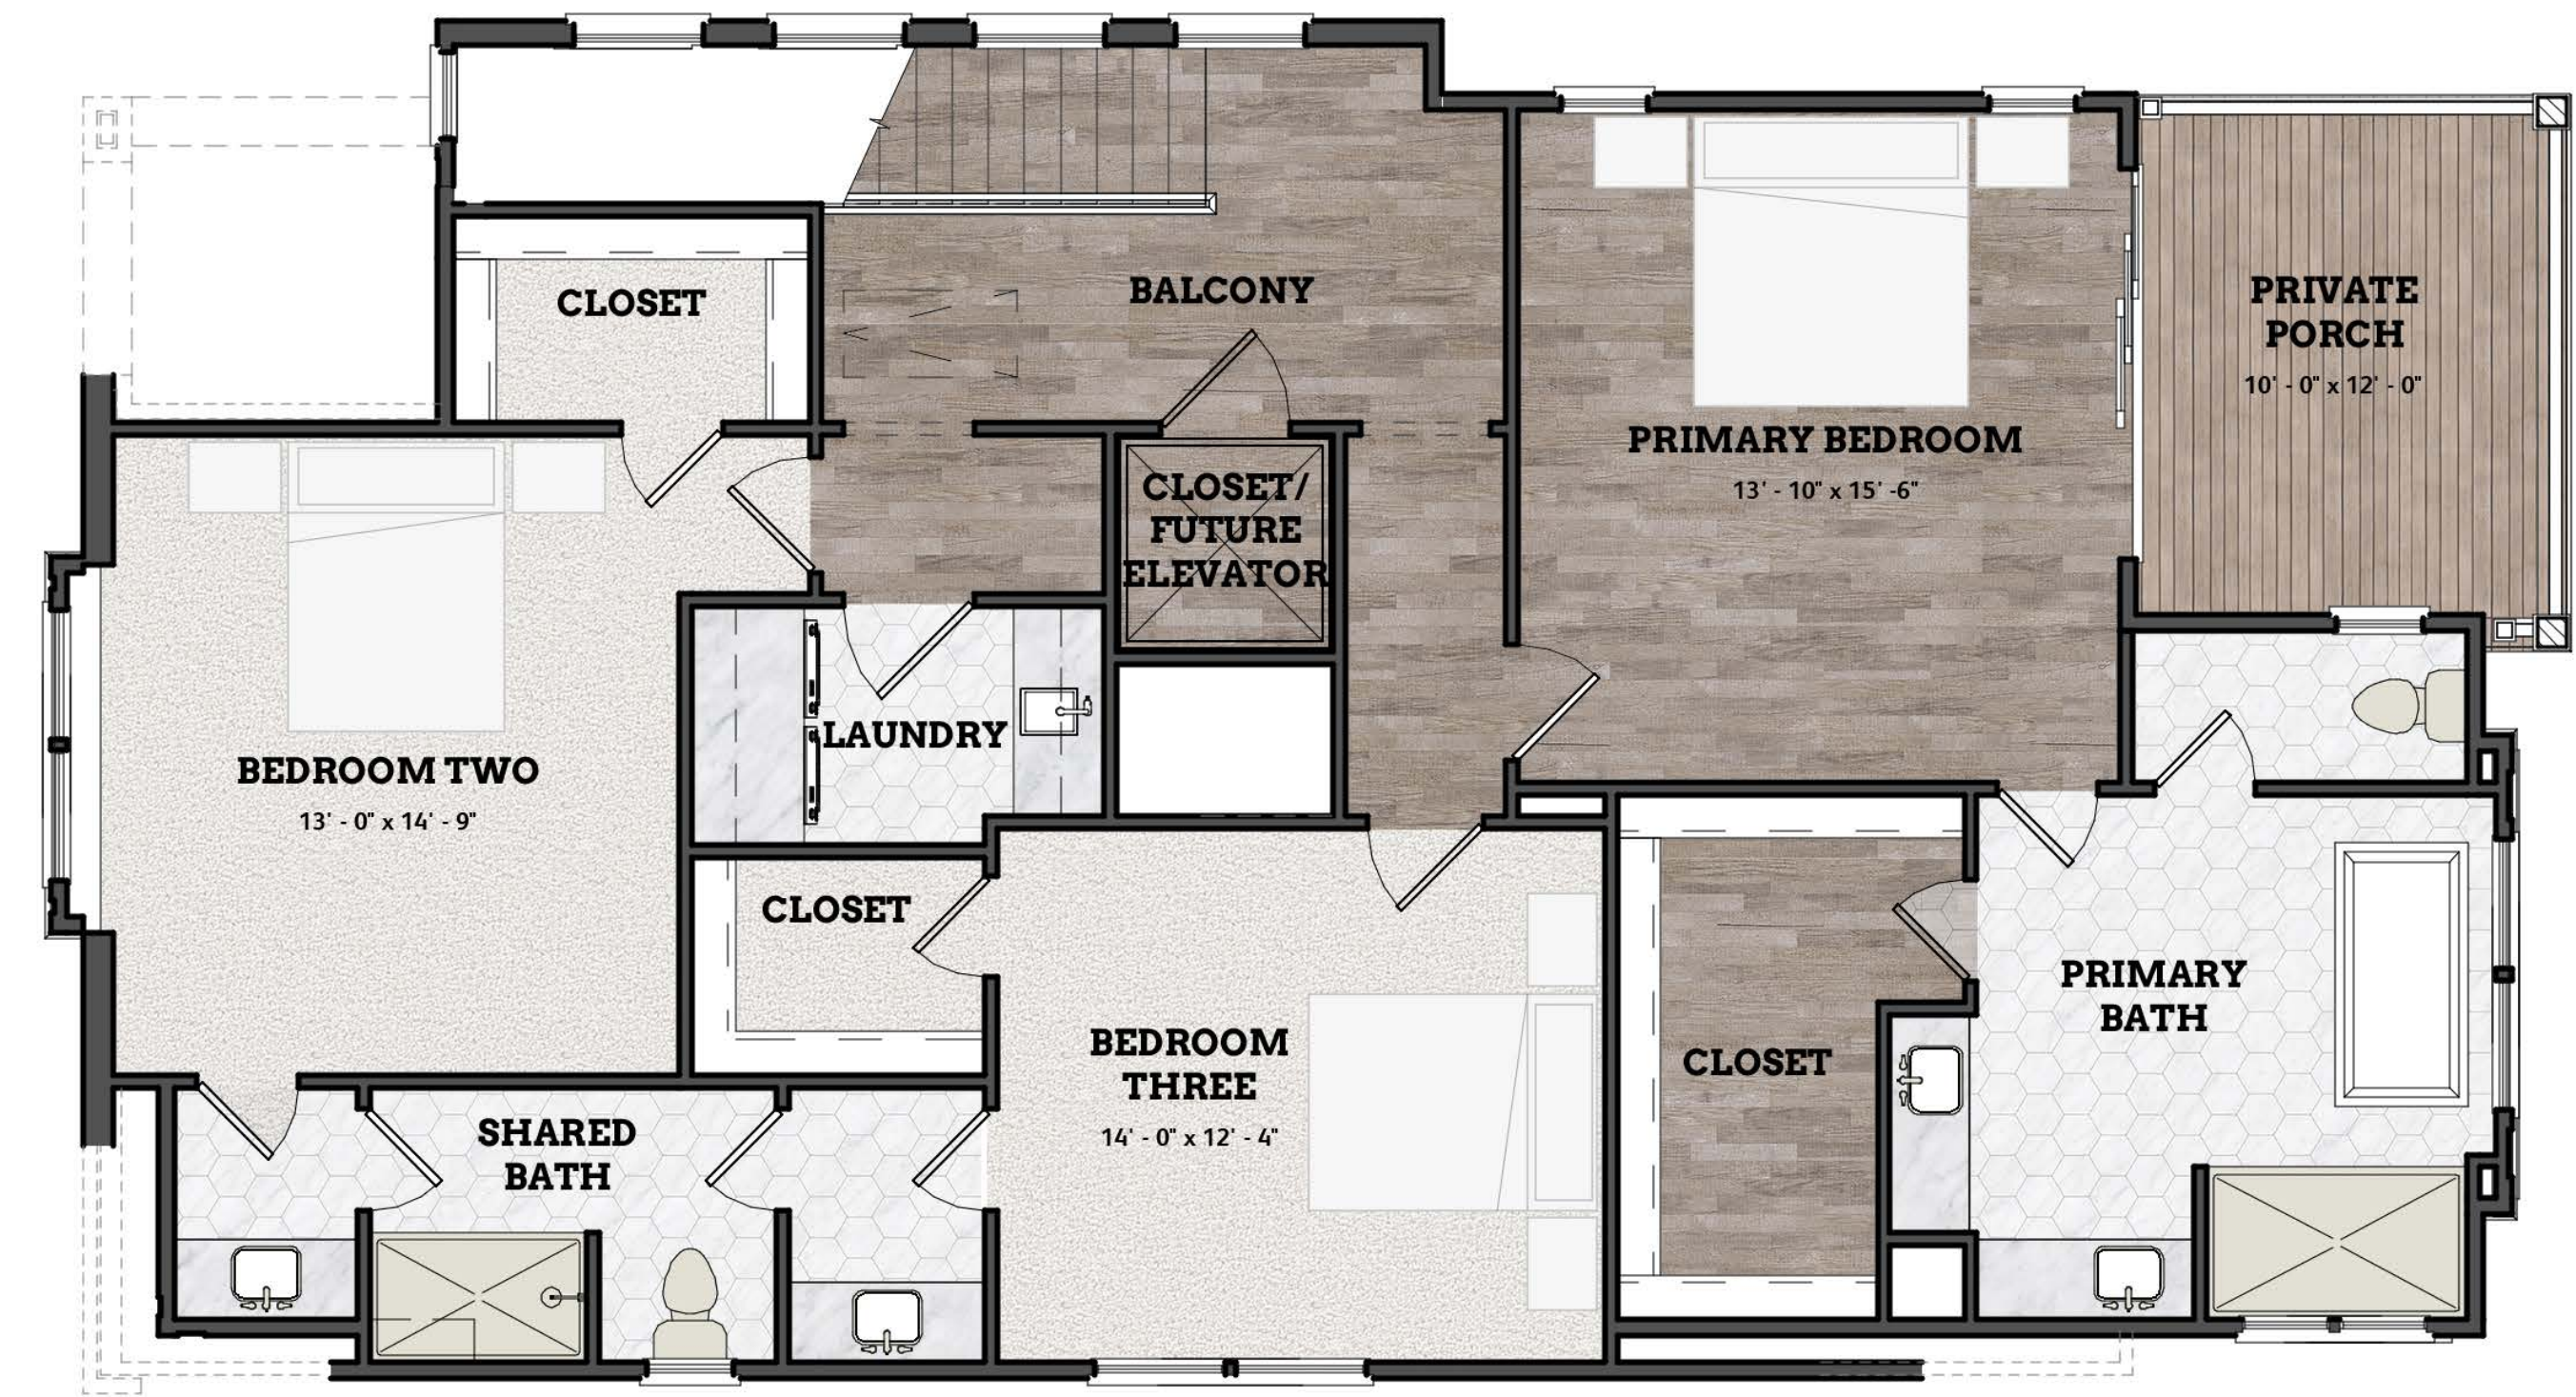

COPPER BUILDERS

BUILT ON TRUST

vin | yet

THE
cove
AT DAVIDSON BAY

THE
PORTOFINO

3245
SQFT

COPPER BUILDERS

BUILT ON TRUST

vin | yet

MAIN LEVEL

UPPER LEVEL

LOWER LEVEL

THE
cove
AT DAVIDSON BAY

THE
PORTOFINO

3245
SQFT

4