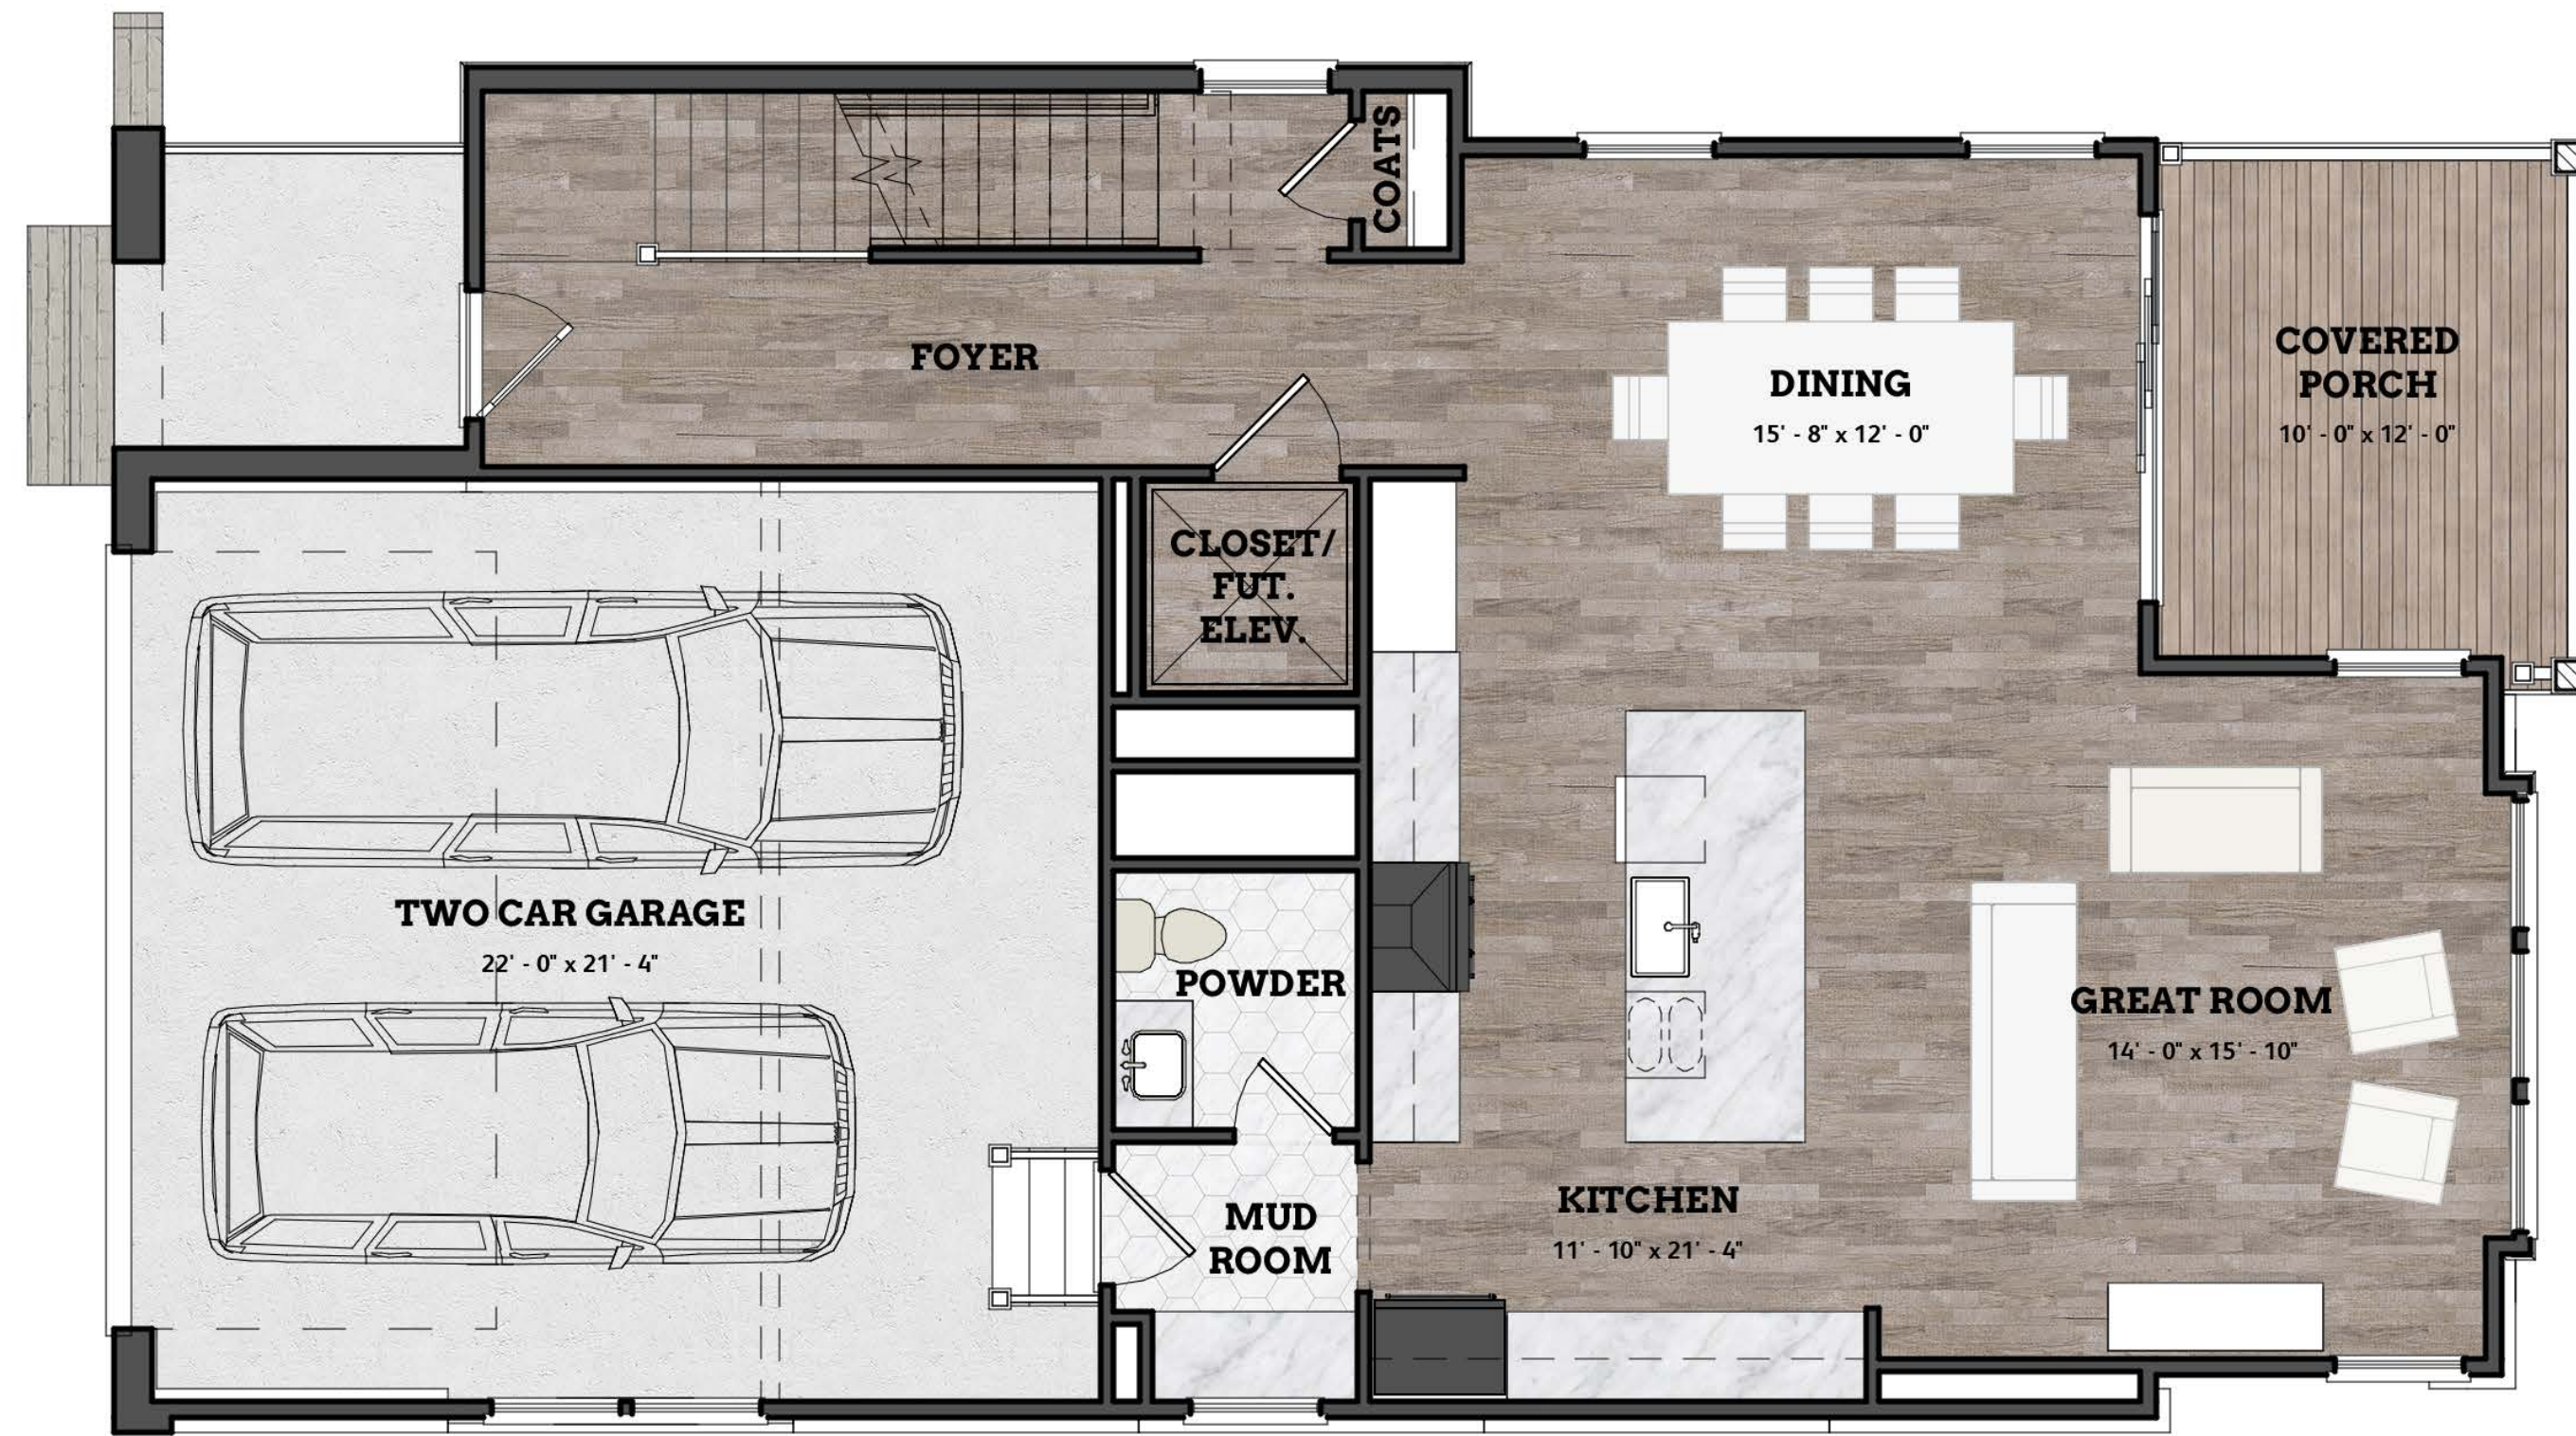

COPPER BUILDERS

BUILT ON TRUST

vin | yet

THE
cove
AT DAVIDSON BAY

THE
PORTOFINO

3245
SQFT

COPPER BUILDERS

BUILT ON TRUST

vin | yet

MAIN LEVEL

UPPER LEVEL

LOWER LEVEL

THE
cove
AT DAVIDSON BAY

THE
PORTOFINO

3245
SQFT

4