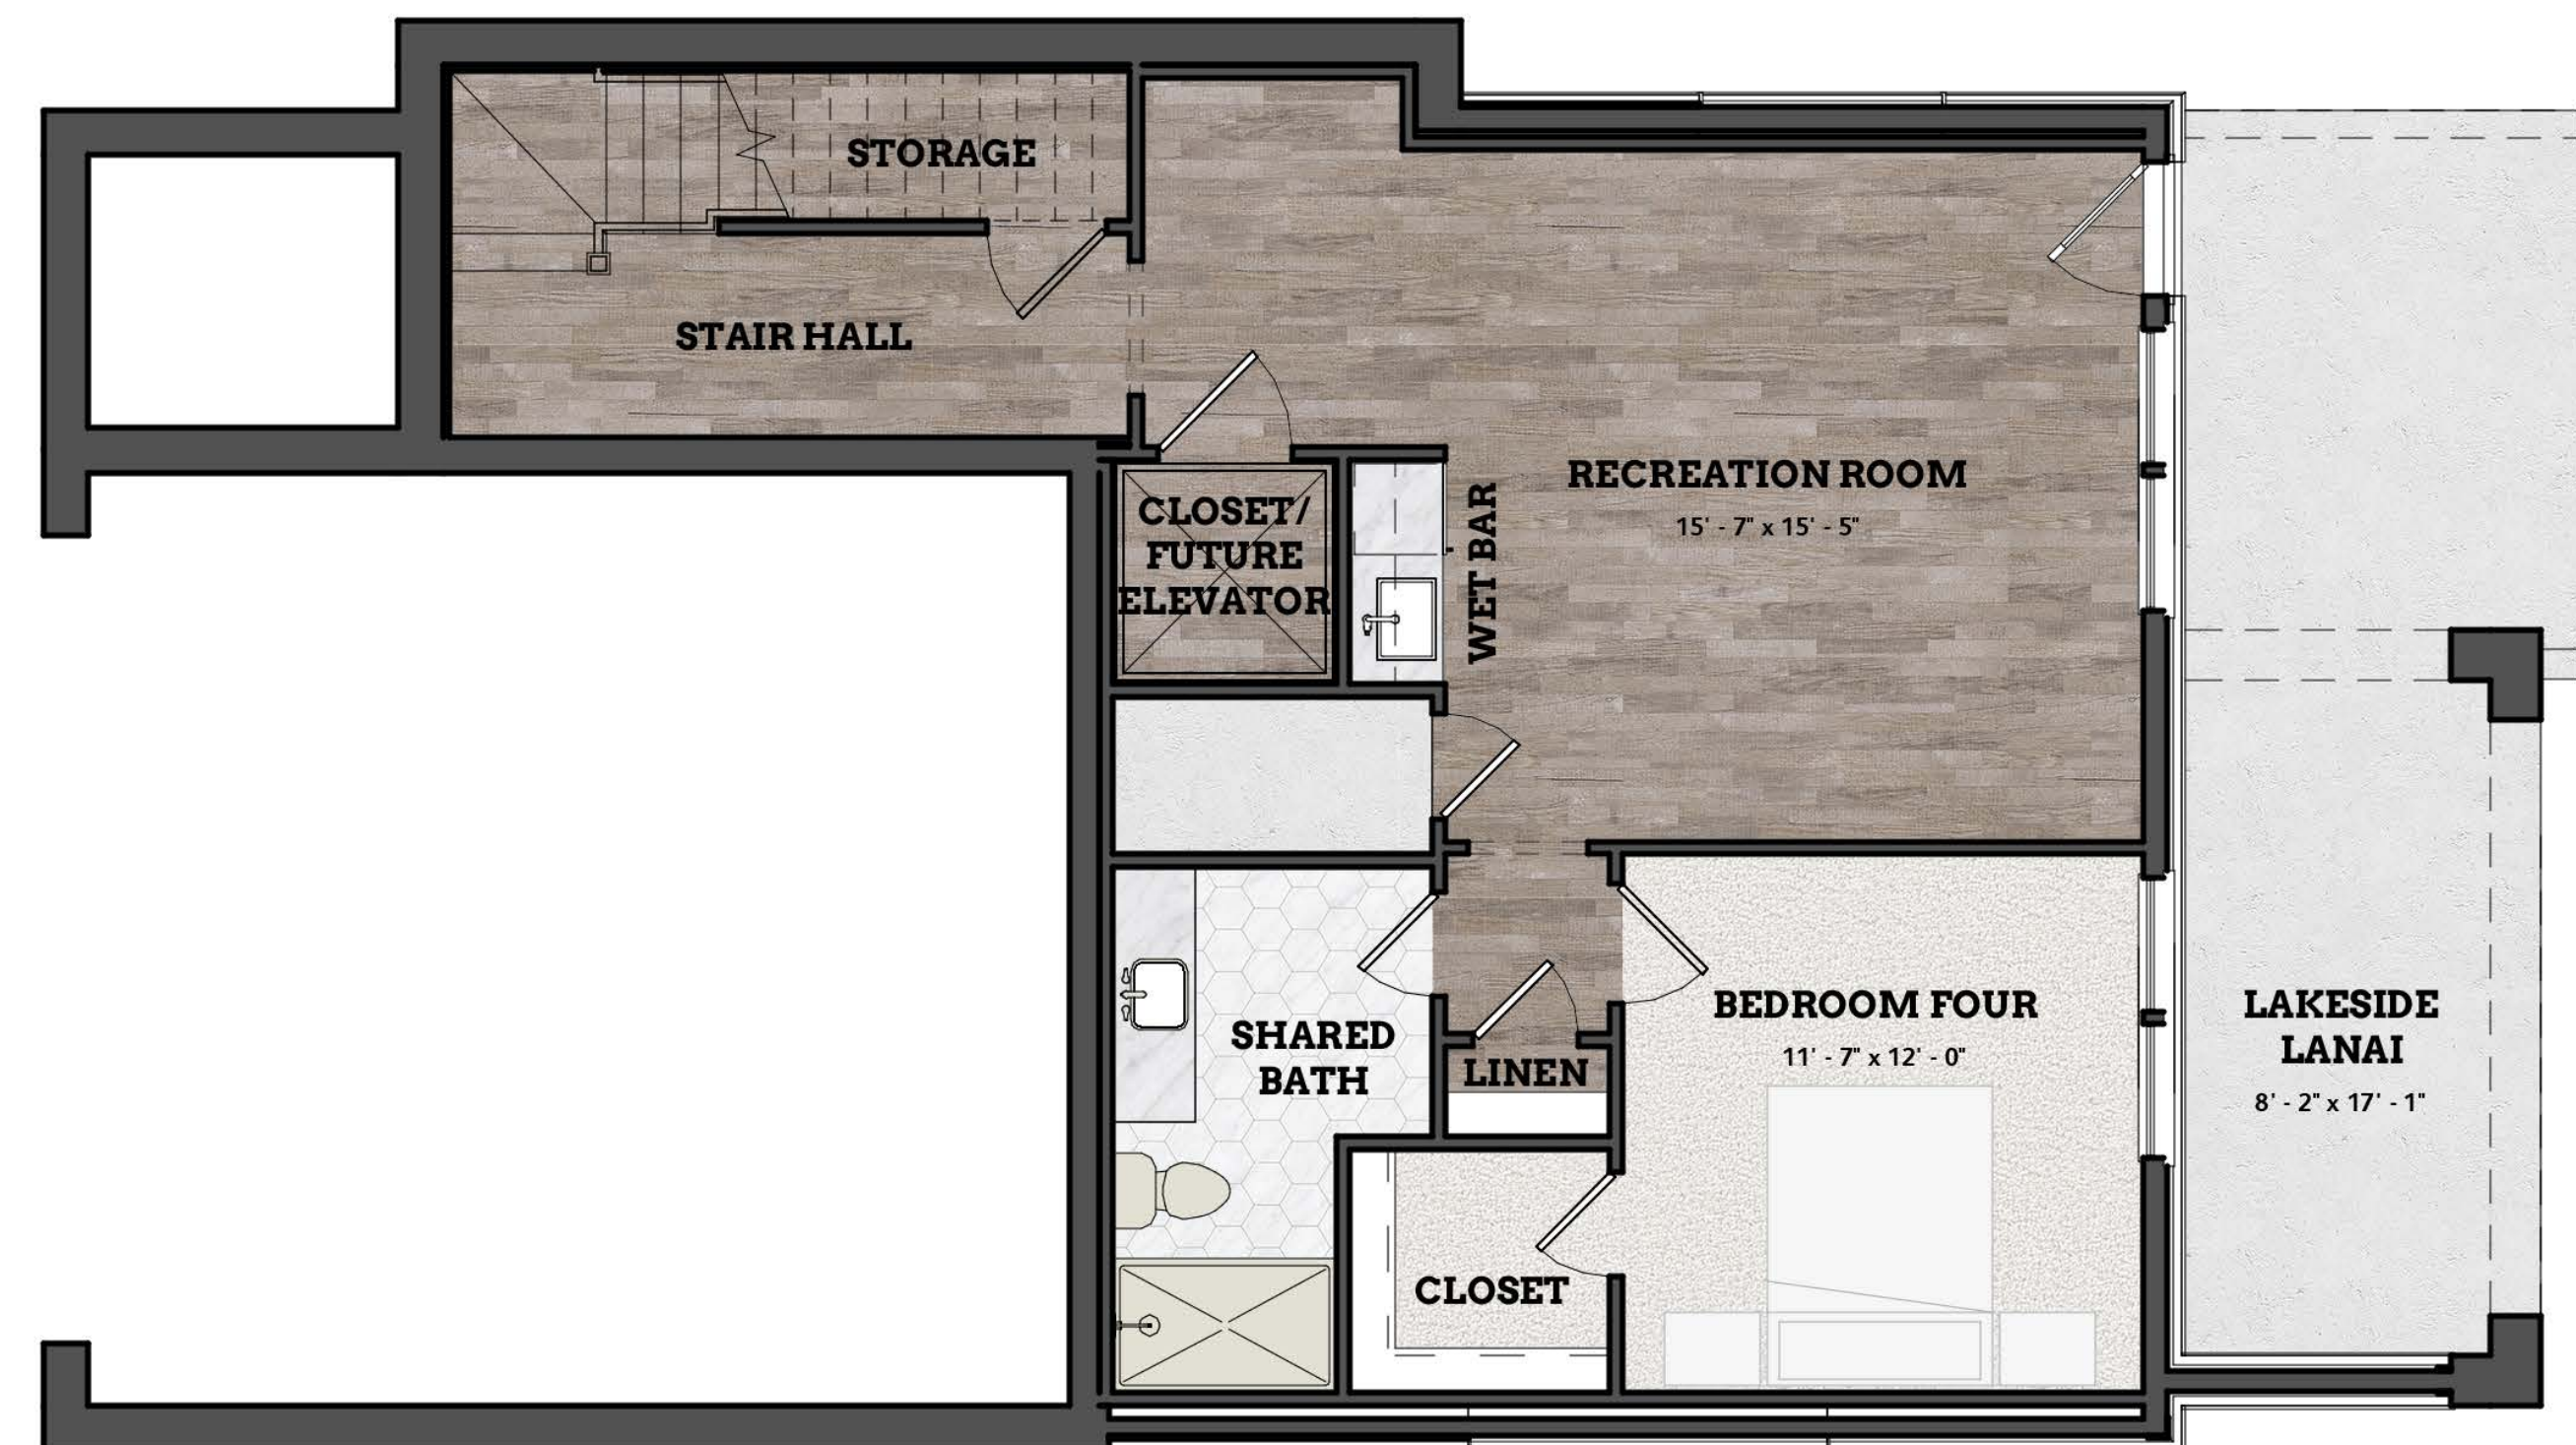

COPPER BUILDERS

BUILT ON TRUST

vin | yet

THE
cove
AT DAVIDSON BAY

THE
PORTOFINO

3245
SQFT

COPPER BUILDERS

BUILT ON TRUST

vin | yet

MAIN LEVEL

UPPER LEVEL

LOWER LEVEL

THE
cove
AT DAVIDSON BAY

THE
PORTOFINO

3245
SQFT

4